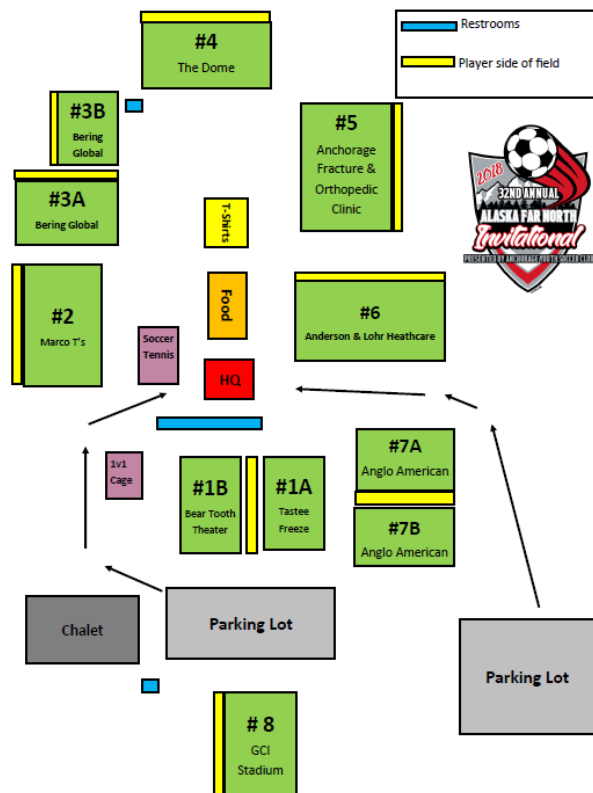

Far North Invitational Tournament Parking

Chalet Parking – We are able to park in the Upper parking lot by the Chalet and the lower soccer parking lot.

Special Needs Parking - If you have special needs and are not able to walk down to the soccer fields you are allowed to be dropped off and picked up at the Bunker next to the Head Quarters Tent. To access the road to drop off individuals enter to the left of the Chalet, the road is marked with a red gate.

If the gate is locked ask the employees inside the Chalet to unlock the gate.

There are children everywhere so drive SLOW! After dropping off please return to the designated parking areas and return at time of pick up.

If you need further assistance call the Tournament Director Jo Reid 907-230-8590 or look for a volunteer wearing a safety vest.

Remember No Pets at the Tournament!

You will be asked to remove your dog from the Tournament so just leave them at home!